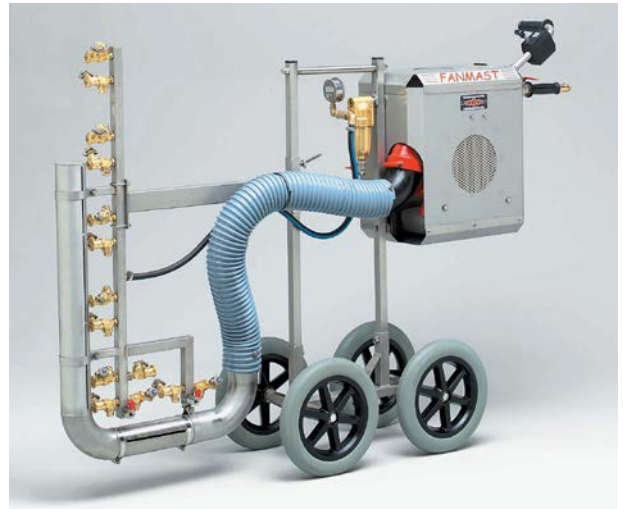

Horticultural Spraying Solutions

Fan mast

The EMPAS fan mast is a combination of the traditional spray mast and air support.

Specially designed to spray against red spider, among others, in case of roses. By equipping the caps with air support a perfect maximum distribution of the liquid is obtained. With as much as 1400 m³ of air per hour the liquid will be sprayed onto the vegetation. The Fan mast air support brings the solution where it is needed, hard to reach places, deep in the crop. As the fan mast is completely manufactured of stainless steel a long life cycle will be guaranteed.

In a standard manner the fan mast will be delivered with:

- 14 Empas position caps, of which 10 with air support
- Manometer and press filter
- Central valve
- Gas lever with safe tying
- Revolution counter
- Optionally a pipe frame or 4 solid rubber wheels
- Soundproof ear protection