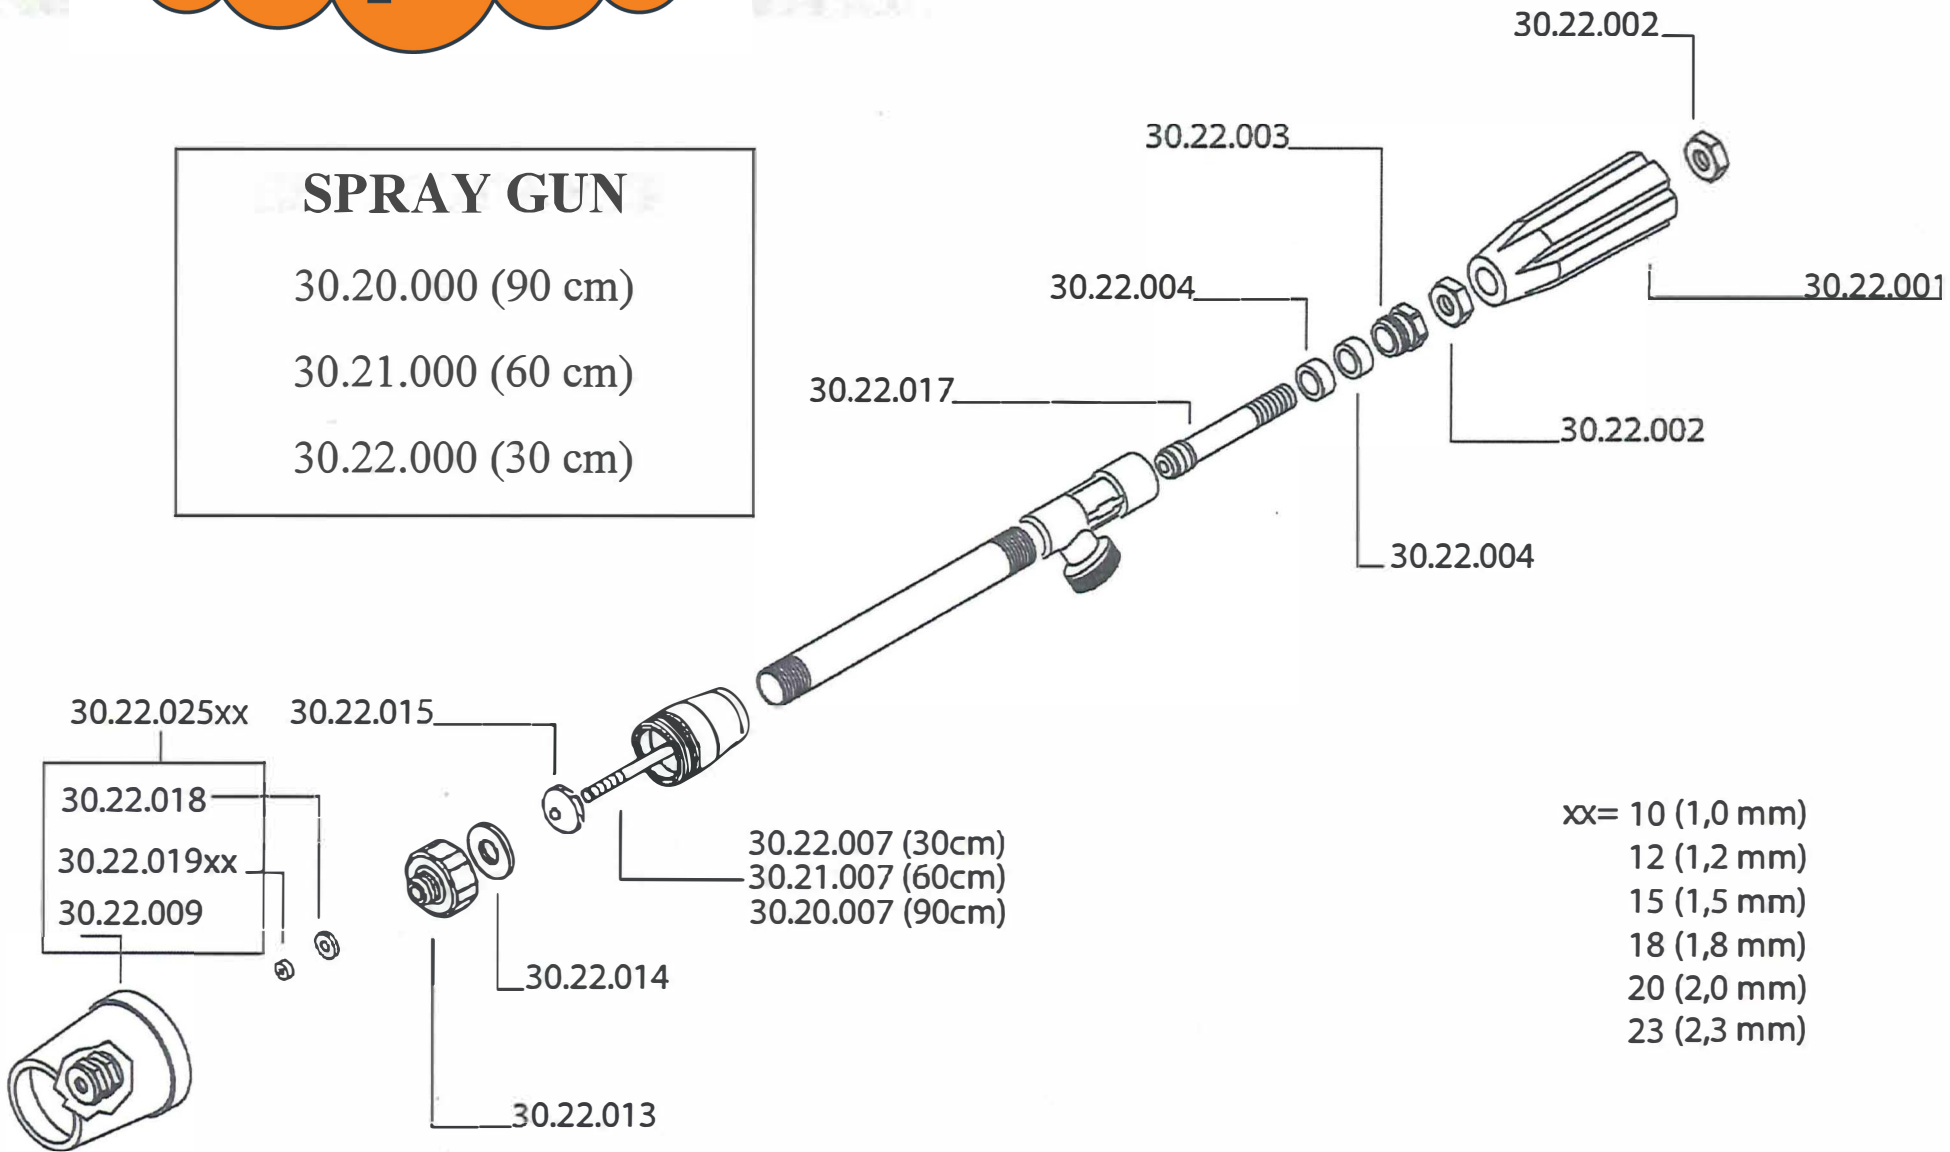

SPRAY GUN

30.20.000 (90 cm)
 30.21.000 (60 cm)
 30.22.000 (30 cm)

- xx= 10 (1,0 mm)
- 12 (1,2 mm)
- 15 (1,5 mm)
- 18 (1,8 mm)
- 20 (2,0 mm)
- 23 (2,3 mm)